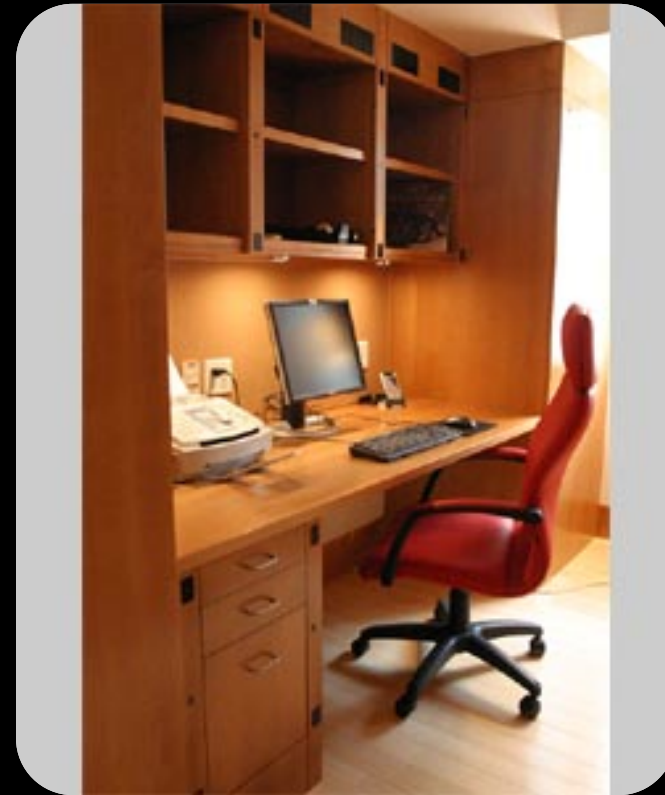

house_n

source: <http://architecture.mit.edu/house_n/placelab.html>