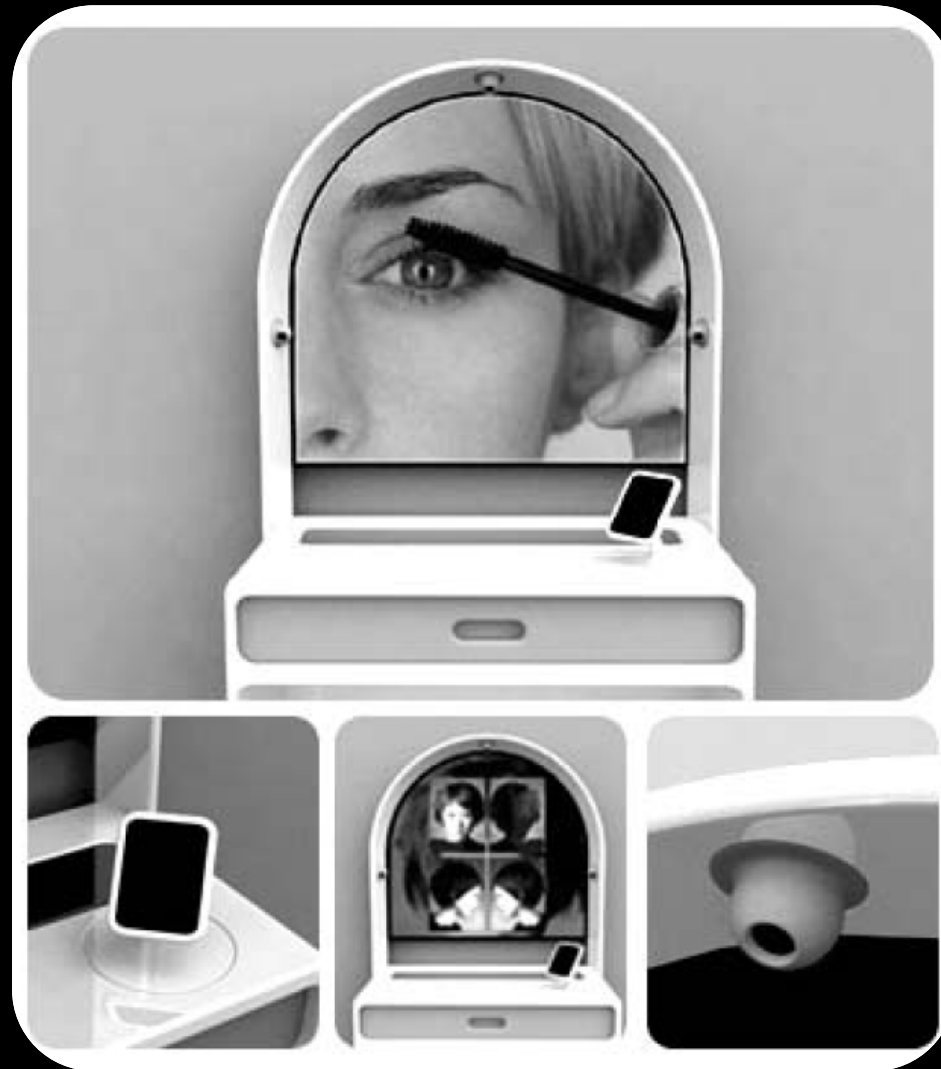

smart dressing table

source: Park et al, Samsung